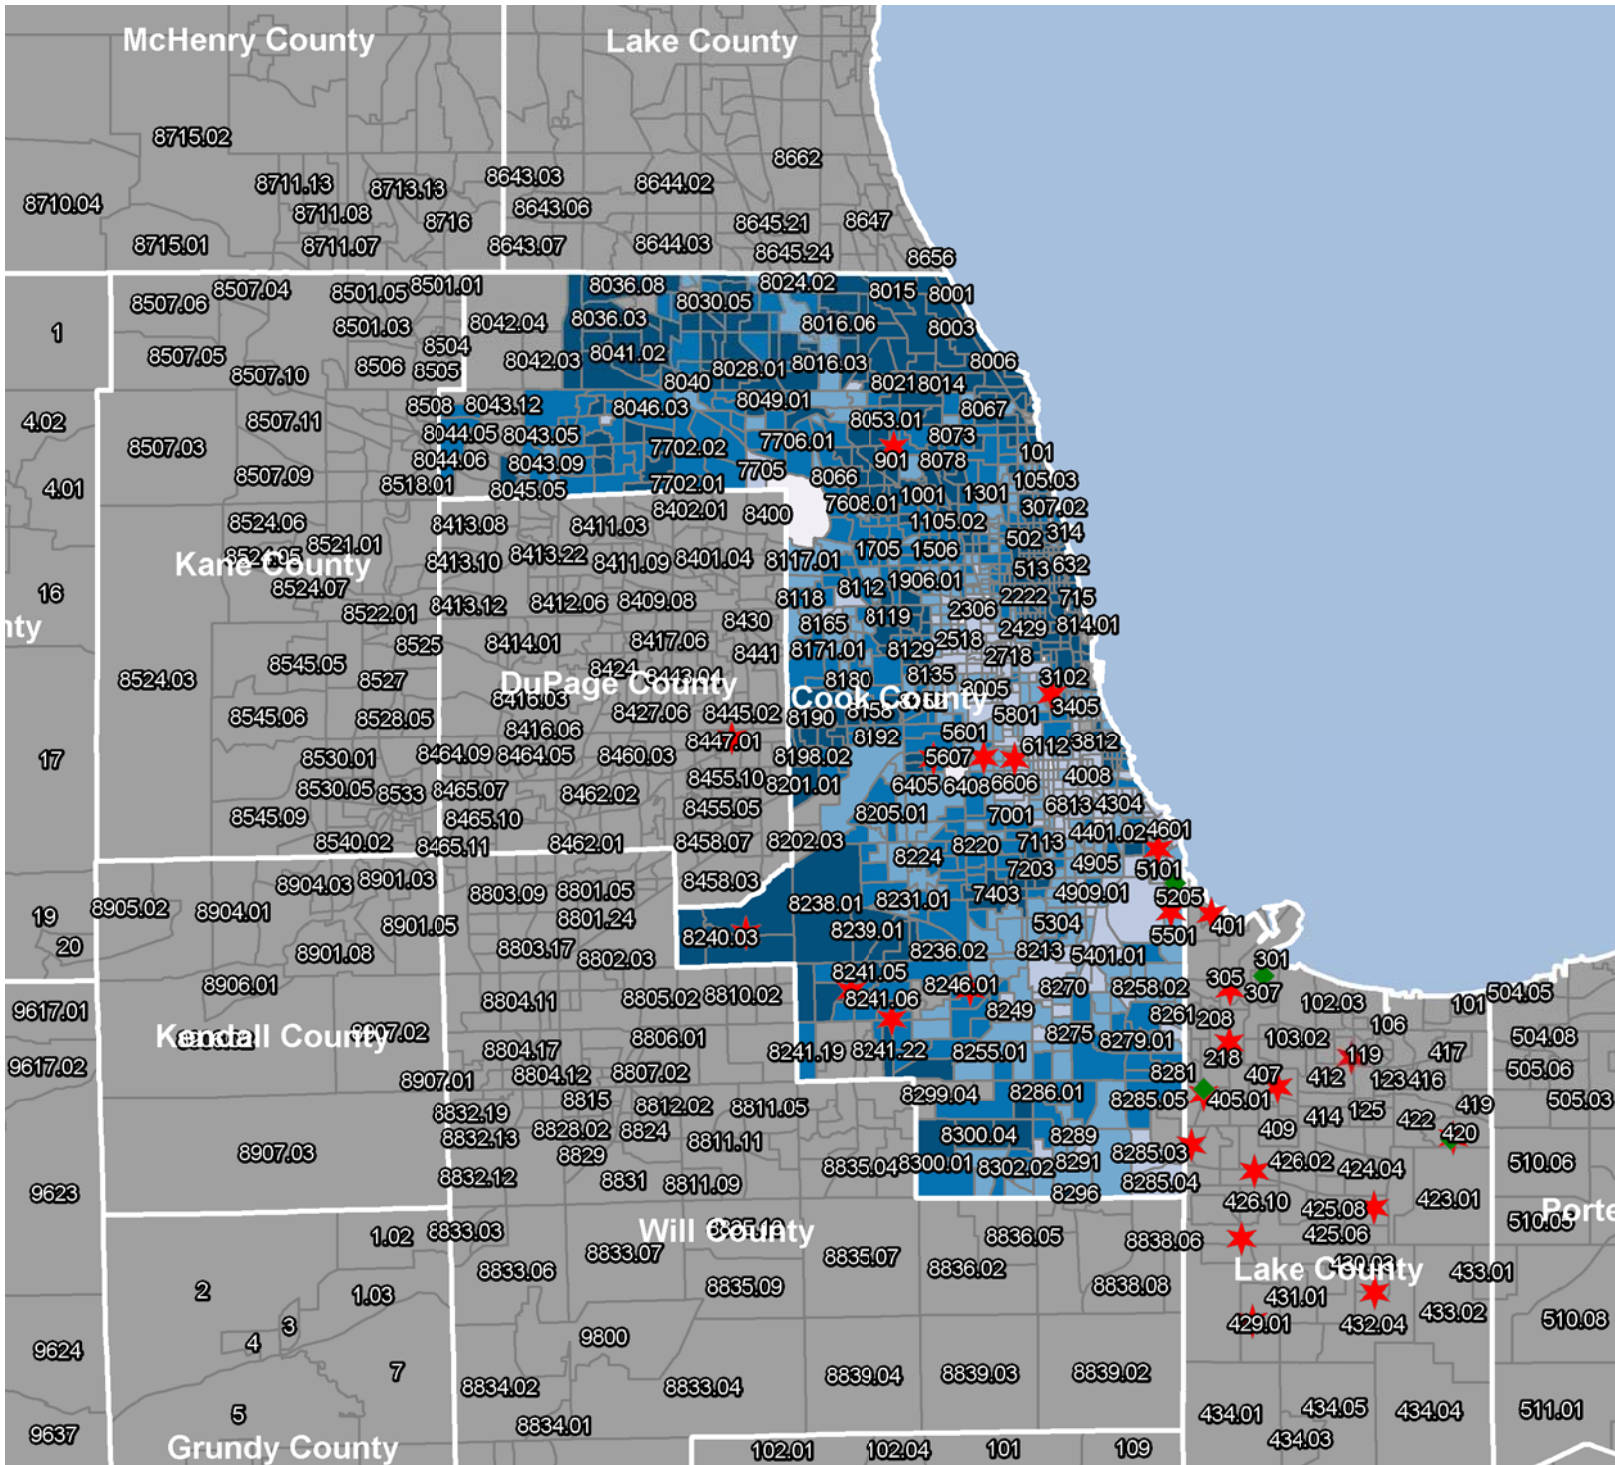

PEOPLES BANK - 2023 HMDA - ANALYSIS AREA INCOME MAP

Cook County IL

Income Level

- ★ Bank Branches
- ◆ ATM Locations